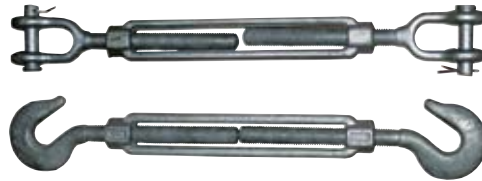

HEAVY DUTY CARGO CONTROL

A.E.H. | #715500

Alloy Eye Hoist Hook
All sizes available

1-866-849-1032

MURPHYINDUSTRIALPRODUCTS.COM

TEL 713.868.1032 FAX 713.868.5336

M-SLING™

HEAVY DUTY CARGO CONTROL

2X20BWS | #252000
2" x 20' Boat Winch Strap

1-866-849-1032
MURPHYINDUSTRIALPRODUCTS.COM
TEL 713.868.1032 FAX 713.868.5336

M-SLING™

HEAVY DUTY CARGO CONTROL

ROPE

Polyester + Nylon Rope

All sizes, lengths and cut lengths available

1-866-849-1032

MURPHYINDUSTRIALPRODUCTS.COM

TEL 713.868.1032 FAX 713.868.5336

M-SLING™

HEAVY DUTY CARGO CONTROL

TURNBUCKLES | #1339000

Galvanized Turnbuckles
Hook + Hook and Jaw + Jaw shown
Also available Eye + Eye