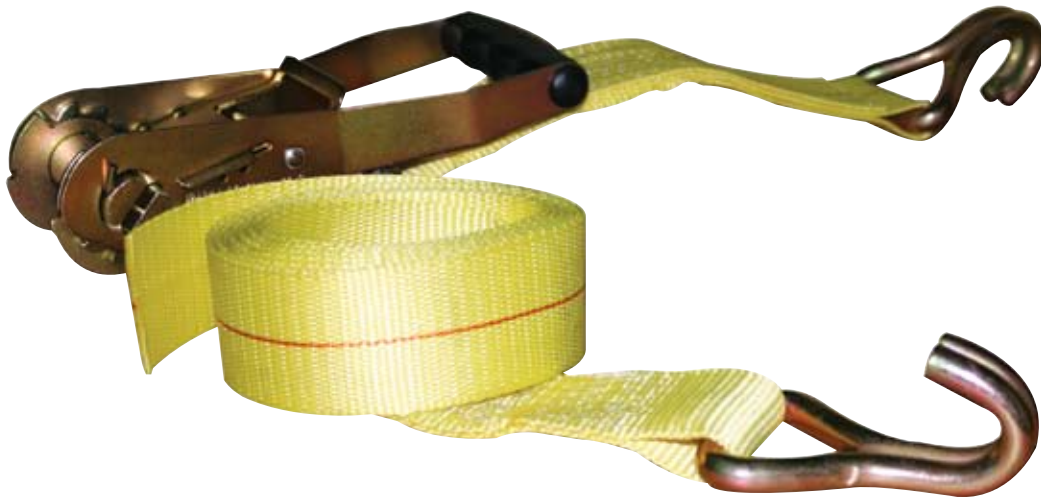

M-SLING™

HEAVY DUTY CARGO CONTROL

2X10RTDWH | #244520

2" x 10' Ratchet Tiedown Assembly with Wire Hooks
Workload Limit 3,000 lbs
Available in several sizes