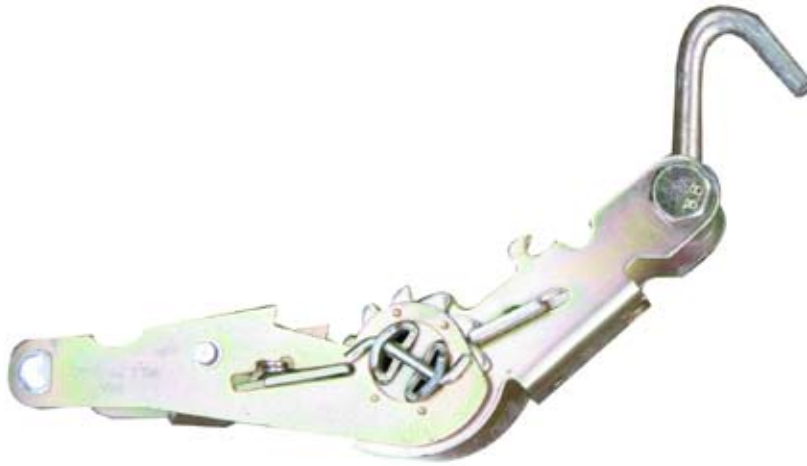

M-SLING™

HEAVY DUTY CARGO CONTROL

RTDHE | #295035

2" Ratchet Tie Down with Plain Hook