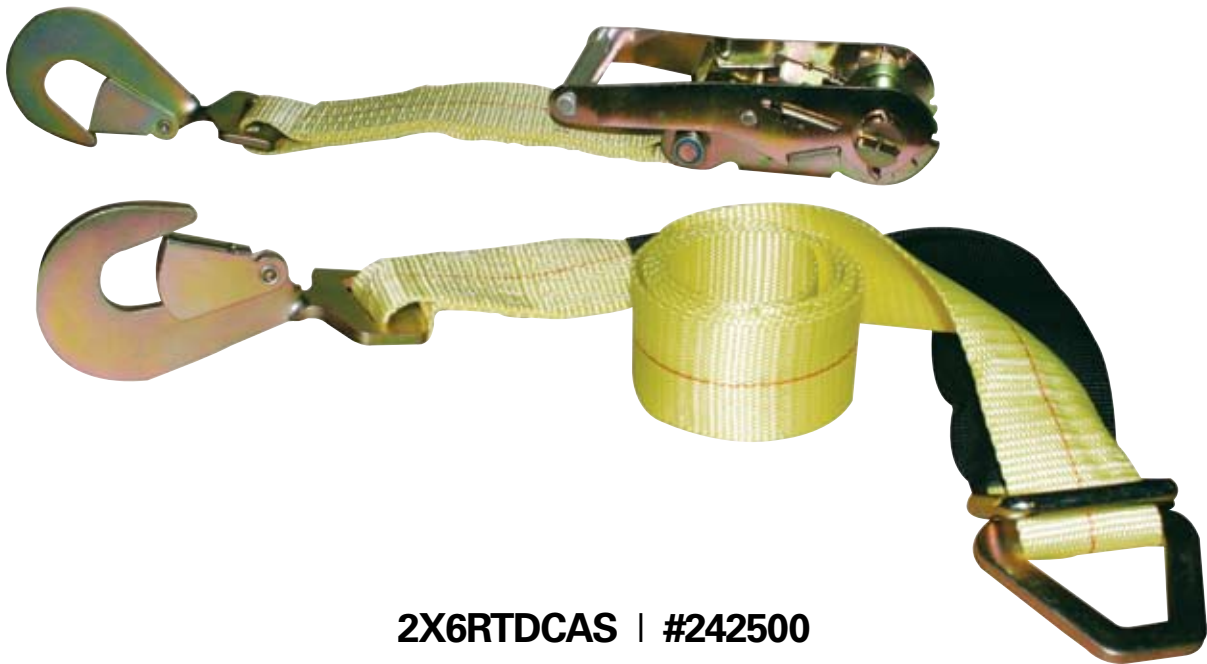

M-SLING™

HEAVY DUTY CARGO CONTROL

2X6RTDCAS | #242500

2" x 6' Ratchet Tiedown Combo Axle Strap
Workload Limit 3,000 lbs